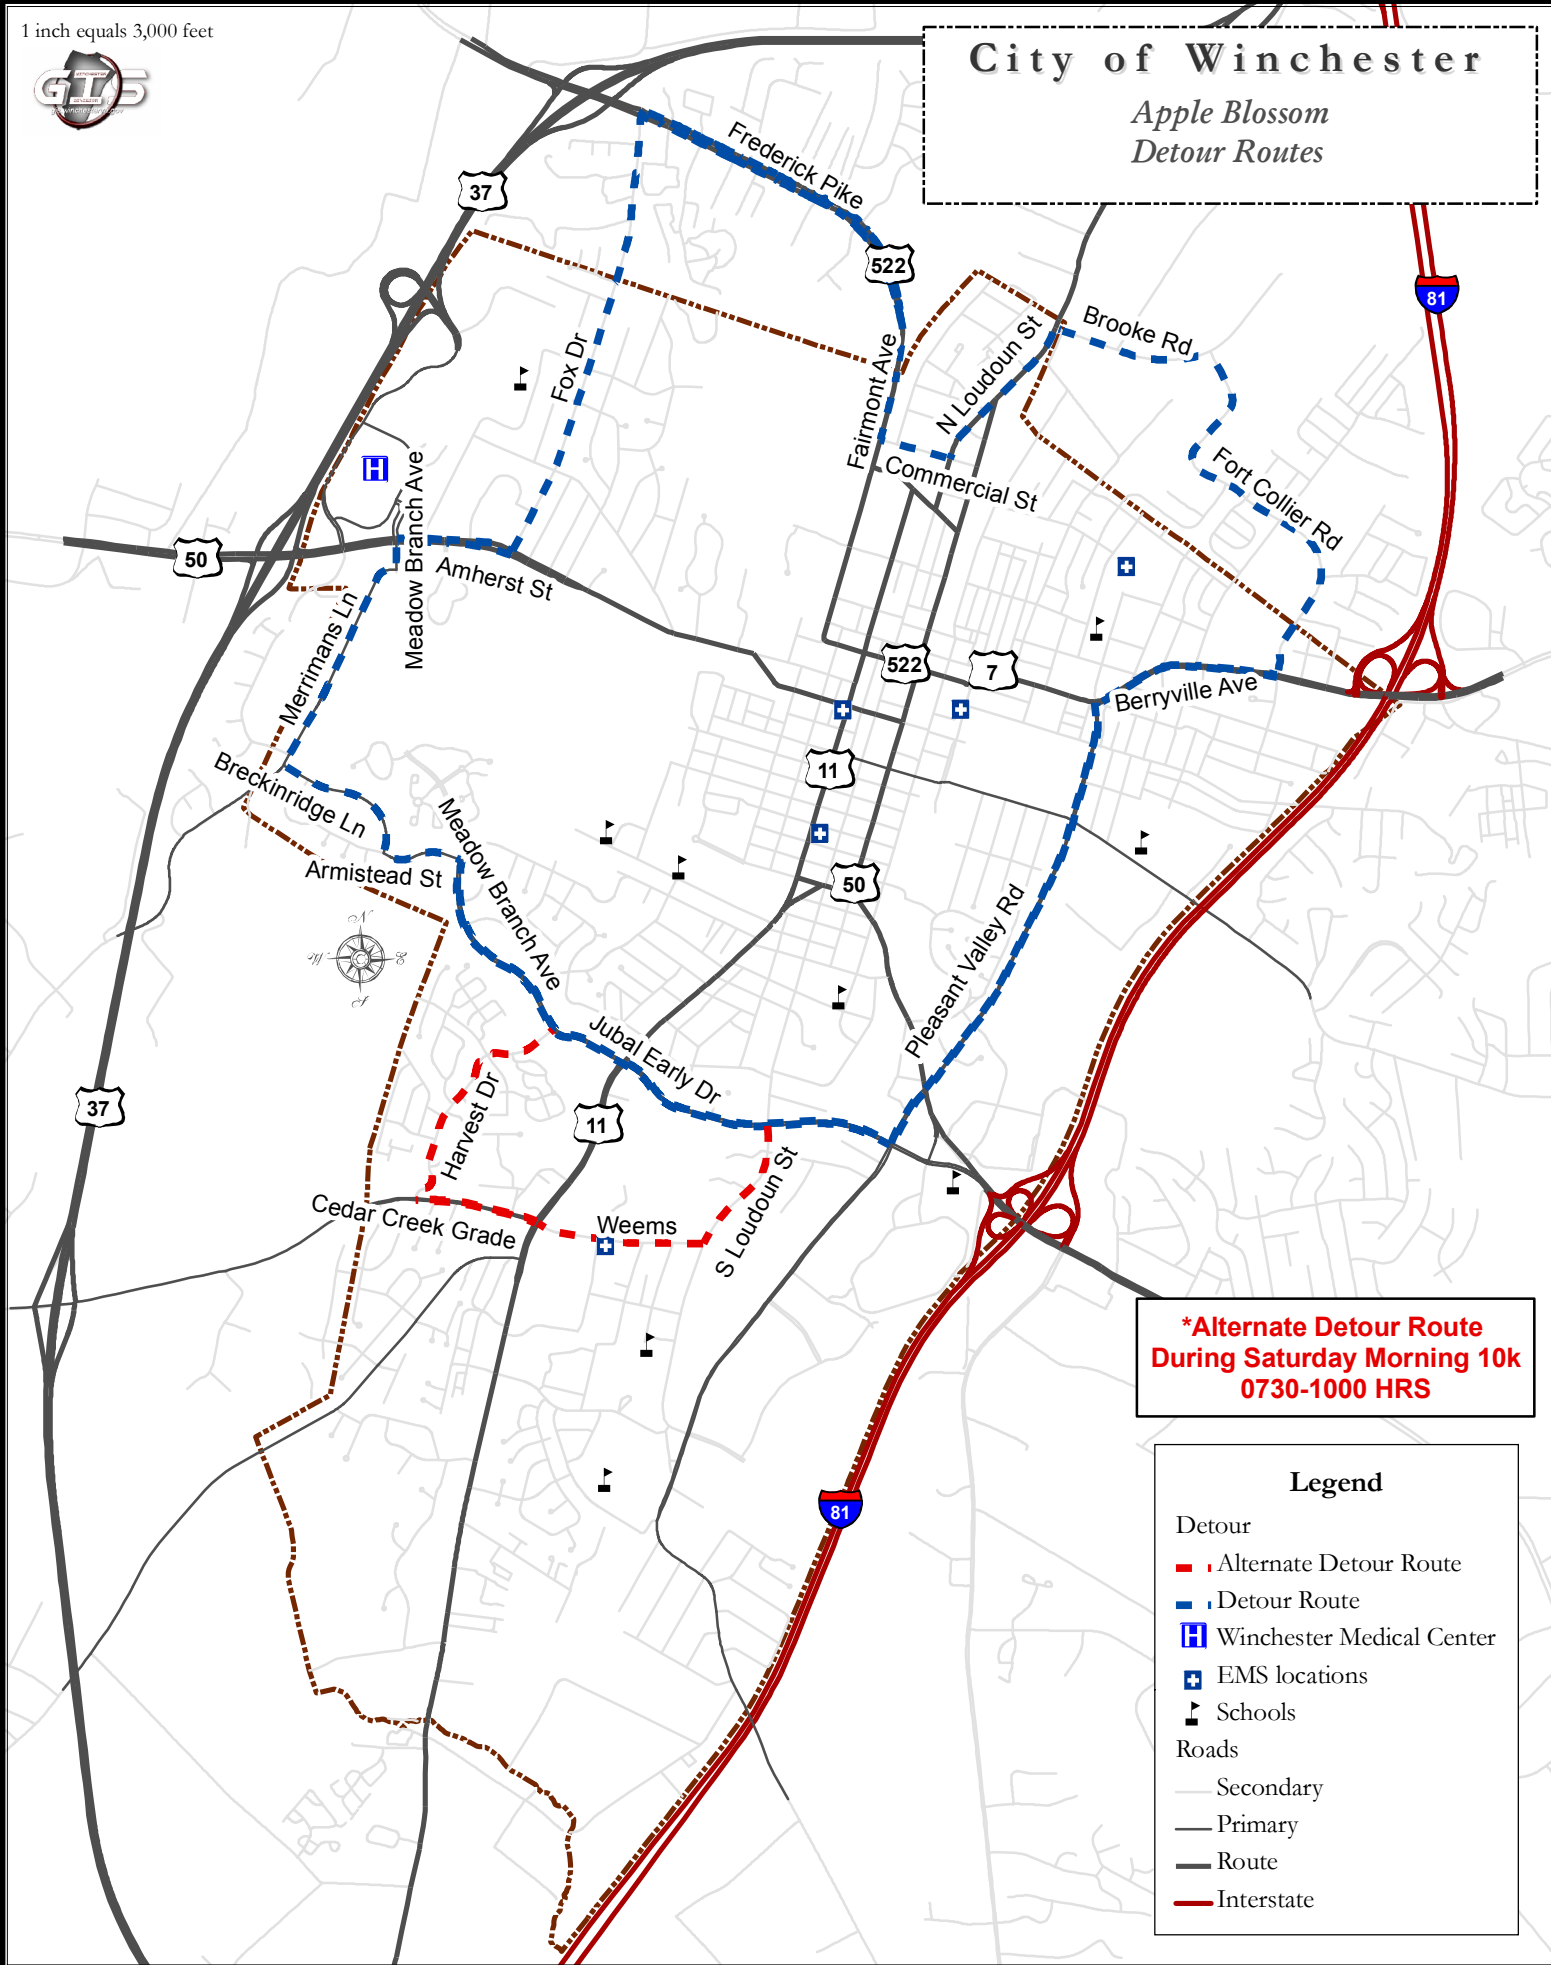

1 inch equals 3,000 feet

City of Winchester

Apple Blossom Detour Routes

***Alternate Detour Route
During Saturday Morning 10k
0730-1000 HRS**

Legend

- Detour
 - Alternate Detour Route
 - Detour Route
- Winchester Medical Center
- EMS locations
- Schools
- Roads
 - Secondary
 - Primary
 - Route
 - Interstate